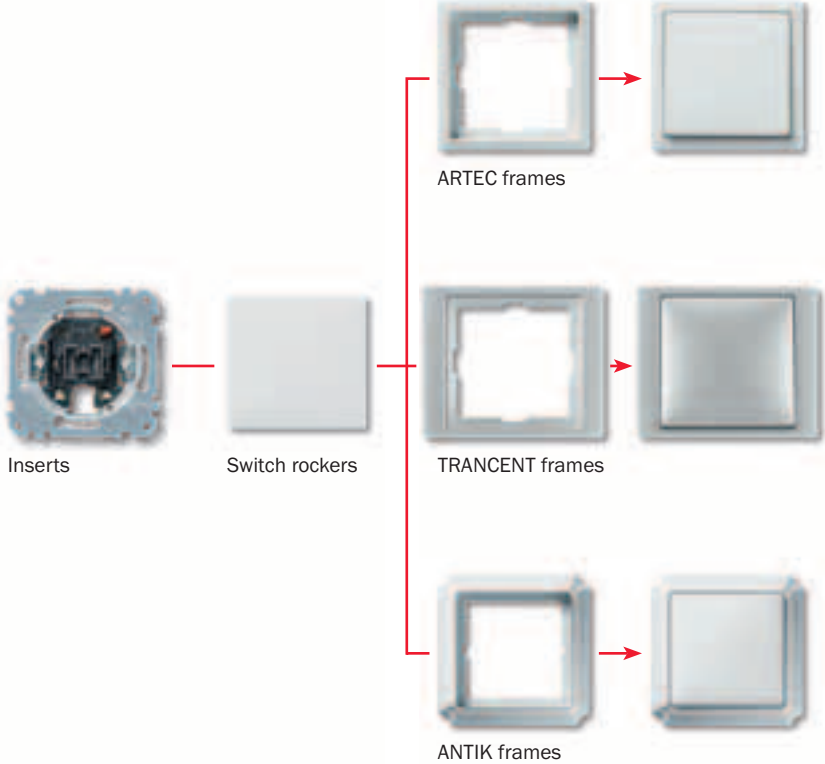

merten

SWITCH SYSTEMS | **SYSTEM DESIGN**

EVERY ONE A WINNER

SYSTEM DESIGN STRAIGHT LINES AND HIGH QUALITY

System Design from Merten offers an attractive selection featuring a host of different design touches. Such as the minimalist ARTEC, the exclusive TRANCENT and the classical ANTIK. All covers and central inserts are designed to fit all ranges. So it's easy to cater to individual requirements.

With over 125 functions, the three design variants combine to create a very broad product range.

The system principle

Change the switch range the easy way: The inserts from System Design fit all the different design variants. Just change the frame and it's done.

Chinese double socket-outlet, 2+3 pole

Chinese socket-outlet, 2 pole

Antenna socket-outlet

INSTABUS push-button, 2-gang

INSTABUS multi-function push-button, 4-gang, with IR receiver

Frame, 1-gang ...

... up to 5-gang